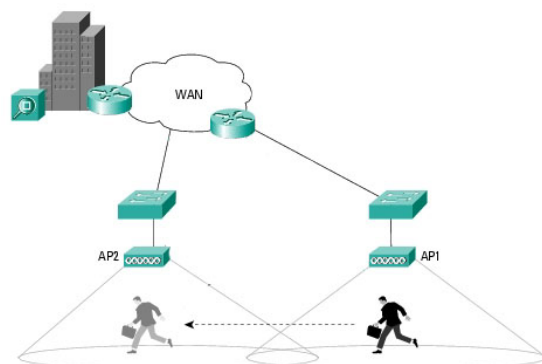

simplywireless[®]

Interoperability

Cisco Certified eXtensions (CCX) v2.0 ...

“Intelligent” Clients
Centralised Reporting (RF / EMI)
Client Management
Corporate Security Policies

5

Fast Secure Roaming

- Establishing secure data/voice channel can introduce initial network delay.
- Access Point hand-offs are typically > 300ms.
- Problems and dropouts occur in voice networks with > 225ms latency.

Cisco
Centralised
Key
Management

CCKM... <100ms Hand-Offs

6

Centralised Management

Cisco's Wireless Domain Services (WDS)...

- Manage up to 2500 devices remotely**
- RF Monitoring / Rogue AP Detection**
- Security Policy Monitoring**
- Self Healing Wireless LANs**
- Troubleshooting and Diagnostic Tools**