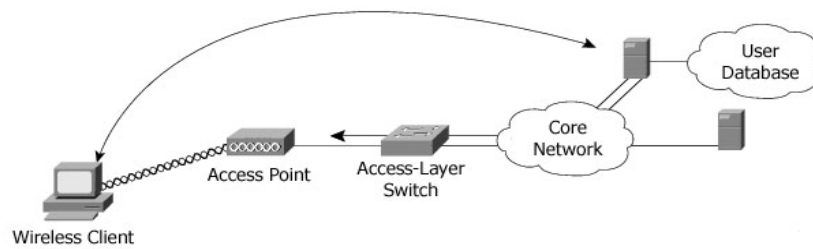

2

Integrated Intelligence

Edge-Edge Intelligence...

Client ↔ Access Point ↔ Core Network ↔ Backend Infrastructure

Identity-Based Network Services...

Centralised network access management

3

simplywireless[®]

Integrated Intelligence

Identity-Based Network Services (IBNS)...

“No ID, No Entry”

Dynamically VLAN Allocation

Resource Prioritisation

Strong Authentication

High Availability Fail-Over

4

simplywireless[®]

Interoperability

Cisco Certified eXtensions (CCX) v2.0 ...

“Intelligent” Clients
Centralised Reporting (RF / EMI)
Client Management
Corporate Security Policies

5

Fast Secure Roaming

- Establishing secure data/voice channel can introduce initial network delay.
- Access Point hand-offs are typically > 300ms.
- Problems and dropouts occur in voice networks with > 225ms latency.