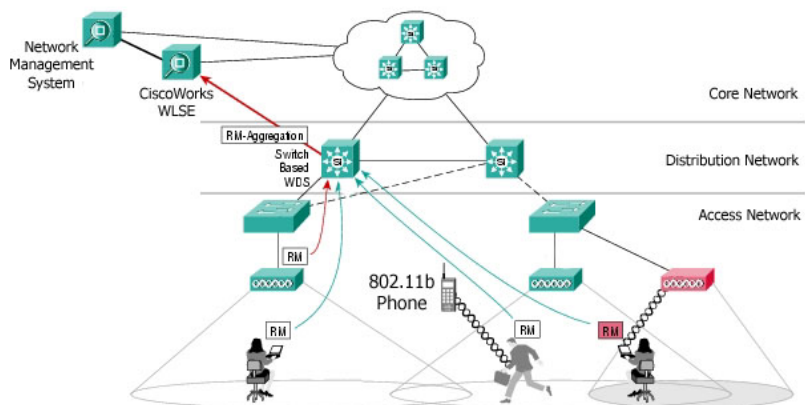

simplywireless[®]

Interoperability

Cisco Certified eXtensions (CCX) v2.0 ...

“Intelligent” Clients
Centralised Reporting (RF / EMI)
Client Management
Corporate Security Policies

5

Fast Secure Roaming

- Establishing secure data/voice channel can introduce initial network delay.
- Access Point hand-offs are typically > 300ms.
- Problems and dropouts occur in voice networks with > 225ms latency.

Cisco
Centralised
Key
Management

CCKM... <100ms Hand-Offs

6

Centralised Management

Cisco's Wireless Domain Services (WDS)...

- Manage up to 2500 devices remotely**
- RF Monitoring / Rogue AP Detection**
- Security Policy Monitoring**
- Self Healing Wireless LANs**
- Troubleshooting and Diagnostic Tools**

7

simplywireless[®]

Centralised Management

8

simplywireless[®]

Centralised Management

Device List

The screenshot shows the 'Wireless LAN Solution Engine' web interface. On the left, a 'Device List' tree structure is visible, with 'AP350-1' selected. On the right, an 'AP Summary Report - AP350-1' is displayed, showing various device details.

AP Summary Report - AP350-1	
Name	AP350-1
Age Of	18:39:00 01/02/2004
MAC Address	0040965ae4e9
IP Address	10.10.1.51
Software Version	12.03T
Number of Clients Connected	0
Number of Bridges Connected	0
Number of AP Replicators Connected	0
Model	Cisco 350 Series AP 12.03T
SSID	demo2500
SSID associated to Native Vlan	
Radio Cell Role	AccessPointRoot